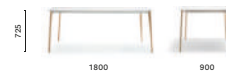

TMLF_180X90