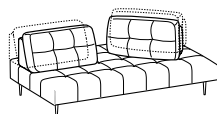

↔ 112-126cm ↘ 191cm ↓ 92cm
☞ 1,07 ☝ 48kg ⚡ 8,0mt

Schienale mobile AXE

Movable backrest AXE

JOPAZCS00

↔ 80cm ↘ 53cm ↓ 49cm
☞ 0,21 ☝ 10kg ⚡ 2,2mt

Pouf

Footstool

JOPAU1000

↔ 83cm ↘ 83cm ↓ 43cm
☞ 0,30 ☝ 13kg ⚡ 2,3mt

Disposizione dello schienale mobile nel laterale angolare

Movable backrest's position in the lateral angular element

-