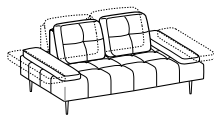

Armrest cushion width cm. 31

Armrest cushion height cm. 13

The sofas are made with supple, elastic upholstery and padding, therefore

sizes may vary by up to +/- 3 cm.

The graphic drawings in the price list are purely indicative and

represent left elements.

Divano 2 posti schienali AXE

2-er sofa AXE backrests

JOPAD2000

↔ 196-250cm ↘ 112-126cm ↓ 92cm
☞ 1,23 ☝ 72kg ⚙ 9,9mt

Divano 3 posti schienali AXE

3-er sofa AXE backrests

JOPAD3000