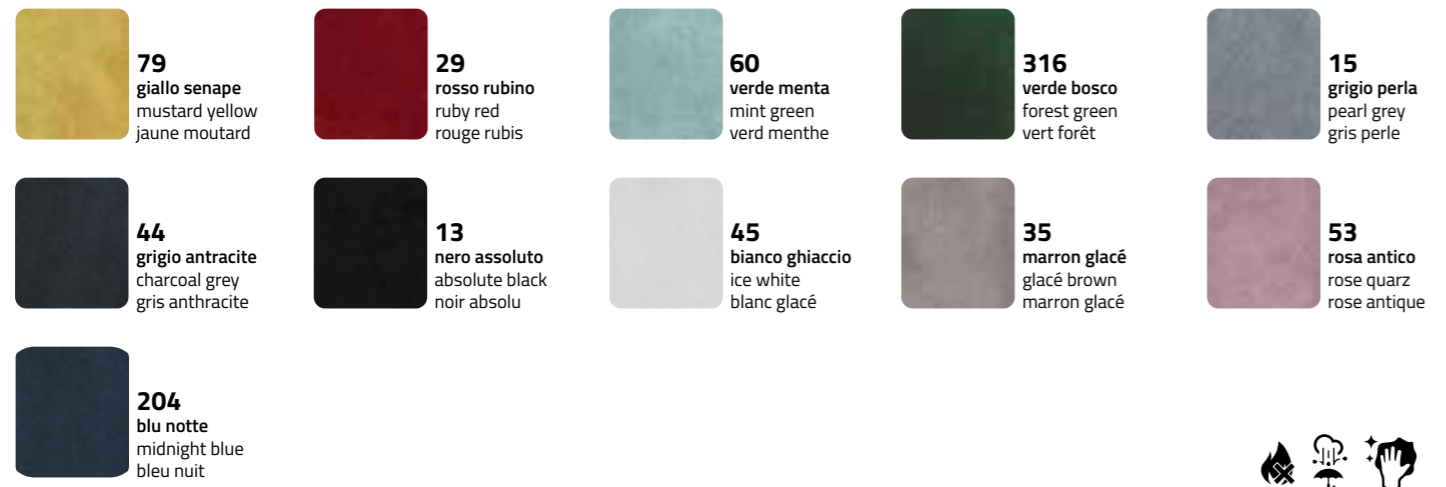

ecopelle - artificial leather - cuir synthétique

cat. B | magnum

H 140 cm **composizione** - composition - composition **88% pvc 7% pl 4% co 1% pu**

cat. B | vintage

H 140 cm **composizione** - composition - composition **88% pvc 7% pl 4% co 1% pu**

cat. B | econabuk

H 140 cm **composizione** - composition - composition **68% pvc 2% pu 30% pes**

cuoio - leather - cuir

cat. H | cuoietto

I riferimenti colore sono puramente indicativi - Colour samples are only indicative - Les échantillons de couleurs sont à titre indicatif