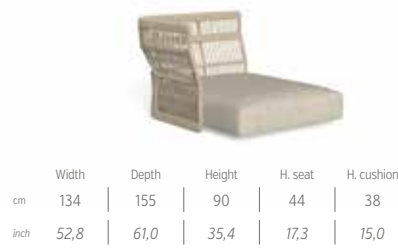

SOFA LOUNGE XL DX BACKREST ROPE / CODE: CLICLXLDX-C