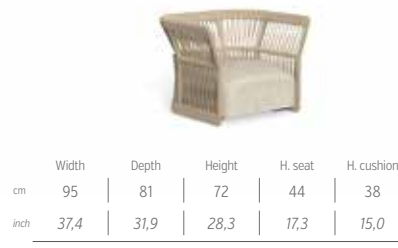

LOUNGE ARMCHAIR BACKREST ROPE / CODE: CLIPLON-C