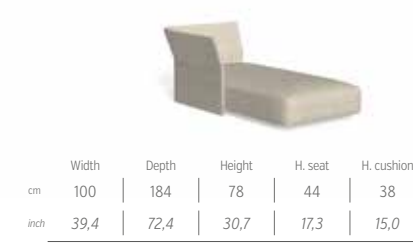

SWING CHAIR / CODE: CLIALT

SOFA DX BACKREST FABRIC / CODE: CLIDIVDX-T

SOFA SX BACKREST FABRIC / CODE: CLIDIVSX-T

SOFA CX BACKREST FABRIC / CODE: CLICX2-T

SOFA CORNER BACKREST FABRIC / CODE: CLIANG-T

SOFA LOUNGE DX BACKREST FABRIC / CODE: CLICLDX-T

SOFA LOUNGE SX BACKREST FABRIC / CODE: CLICLSX-T

SOFA BACKREST FABRIC / CODE: CLIDIV3-T

	Width	Depth	Height	H. seat	H. cushion
cm	268	100	78	44	38
inch	105,5	39,4	30,7	17,3	15,0

SOFA LOUNGE XL DX BACKREST FABRIC / CODE: CLICLXLDX-T

	Width	Depth	Height	H. seat	H. cushion
cm	134	155	78	44	38
inch	52,8	61,0	30,7	17,3	15,0

SOFA LOUNGE XL SX BACKREST FABRIC / CODE: CLICLXLSX-T

	Width	Depth	Height	H. seat	H. cushion
cm	134	155	78	44	38
inch	52,8	61,0	30,7	17,3	15,0