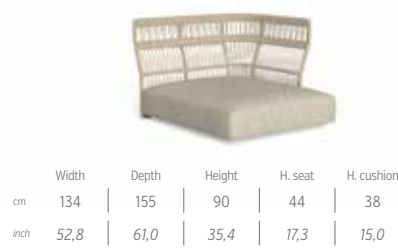

SOFA LOUNGE XL SX BACKREST ROPE / CODE: CLICLXLSX-C