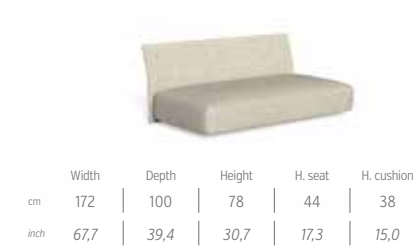

SOFA LOUNGE DX BACKREST ROPE / CODE: CLICLDX-C

	Width	Depth	Height	H. seat	H. cushion
cm	100	184	90	44	38
inch	39,4	72,4	35,4	17,3	15,0

SOFA LOUNGE SX BACKREST ROPE / CODE: CLICLSX-C

	Width	Depth	Height	H. seat	H. cushion
cm	100	184	90	44	38
inch	39,4	72,4	35,4	17,3	15,0

SWING CHAIR / CODE: CLIALT

SOFA DX BACKREST FABRIC / CODE: CLIDIVDX-T

SOFA SX BACKREST FABRIC / CODE: CLIDIVSX-T

SOFA CX BACKREST FABRIC / CODE: CLICX2-T

SOFA CORNER BACKREST FABRIC / CODE: CLIANG-T

SOFA LOUNGE DX BACKREST FABRIC / CODE: CLICLDX-T

SOFA LOUNGE SX BACKREST FABRIC / CODE: CLICLSX-T

SOFA BACKREST FABRIC / CODE: CLIDIV3-T

	Width	Depth	Height	H. seat	H. cushion
cm	268	100	78	44	38
inch	105,5	39,4	30,7	17,3	15,0

SOFA LOUNGE XL DX BACKREST FABRIC / CODE: CLICLXLDX-T

	Width	Depth	Height	H. seat	H. cushion
cm	134	155	78	44	38
inch	52,8	61,0	30,7	17,3	15,0

SOFA LOUNGE XL SX BACKREST FABRIC / CODE: CLICLXLSX-T

	Width	Depth	Height	H. seat	H. cushion
cm	134	155	78	44	38
inch	52,8	61,0	30,7	17,3	15,0