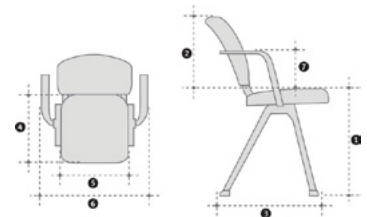

### Materials specifications:

- Plastics 61%, Aluminium 19%, PUR 14%, Steel 2%, Textile 4%.
- Total weight of product 5,4 kg (with armrests).
- Share of recyclable material: 84%.

## MODELS AND MEASUREMENTS

Physical measurements HÅG Conventio	9510/9520	9511/9521	9512/9522
Seat height, measured with 64 kg load [1]	455	450	400-540
Back height (mm) [2]	390	460	460
Diam. footbase (mm) [3]	-	-	635
Seat depth [4]	425	430	430
Seat width (mm) [5]	390	430	430
Chair width (mm) [6]	460*	500*	460*
Armrests (mm) [7]	230	230	230
Weight (without armrests)	5.0 kg	5.9 kg	8.3 kg
Tiltrange: Neutral	-5°	-5°	-5°
Tiltrange: Forwards	12°	12°	12°
Tiltrange: Backwards	11°	11°	11°

\* Measurements without armrests

Please note that the measurements are not absolute. They may vary slightly from chair to chair.