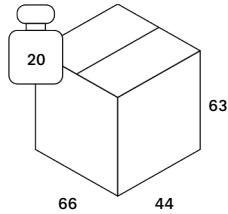

Care Instruction - Oiled Oak

Line Drawing

Finishing

Top Panel	
Type	Oil
Color	Oak Natural
Swatch	MAR-105910
Other Parts	
Type	Oil
Color	Oak Natural
Swatch	MAR-105910

Dimensions

General Dimensions	
Width (cm)	60
Depth (cm)	38
Height (cm)	53
Net weight (kg)	15.0

PI bedside table - oak - 1 drawer 60/38/53

51400

Packaging

Packaging General	
Packaging with outer crate	No
Packaging with inner pallet	Yes
Carton box density (burst strength)	275 lbs per square inch

Packaging Material Details				
Material	Weight (gram)	Percentage	Recycled	Recyclable
EVA	57	1%	Yes	No
LDPE	72	1%	Yes	No
WOOD	1,344	27%	Yes	No
CARTON/PAPER	3,526	71%	Yes	No

Packaging Details

Pack length (cm)	66	Vol (m3)	0.182952
Pack width (cm)	44	GW (kg)	20.0
Pack thickness (cm)	63	EAN	5404023627636

PI bedside table - oak - 1 drawer 60/38/53

51400

Test, Label and Certificates

Functionality

Attribute	Value
Drawer inner width	39.8 cm
Drawer inner depth	26.2 cm
Drawer inner height	10.9 cm
Drawer maximum load	25 kg
Max. load furniture	60 kg

Other

Attribute	Value
Construction	No assembly required