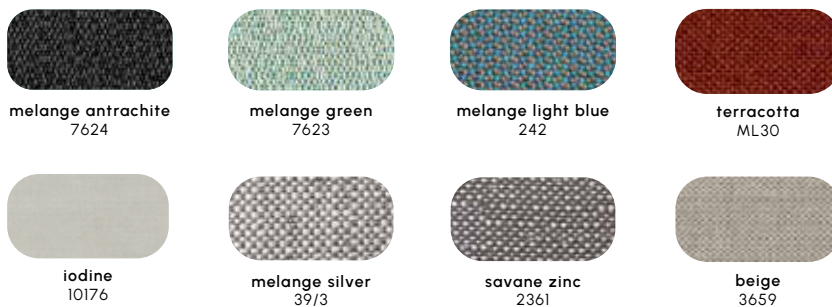

## Colori e finiture standard

Standard colors and finishings

### Structure Legs

Polypropylene + glass fiber or wood fiber

**Questi 3 colori per le gambe possono essere abbinati ai colori della seduta, ottenendo la poltroncina in bicolore.**

**These three colors for the legs can be matched with the colors of the seat, getting the armchair in two-tone.**

### Seat coverings \*\*

Fabric

**\*\*abbinabili con gambe snowball EM / dark NR**

**matching with snowball EM / dark NR legs**

### Optional cushions

Fabric

**Le immagini dei materiali e dei colori sono indicative, in quanto possono subire lievi variazioni in stampa.**

**The materials and colors images serve as a mere indication, as they can vary slightly when printed.**