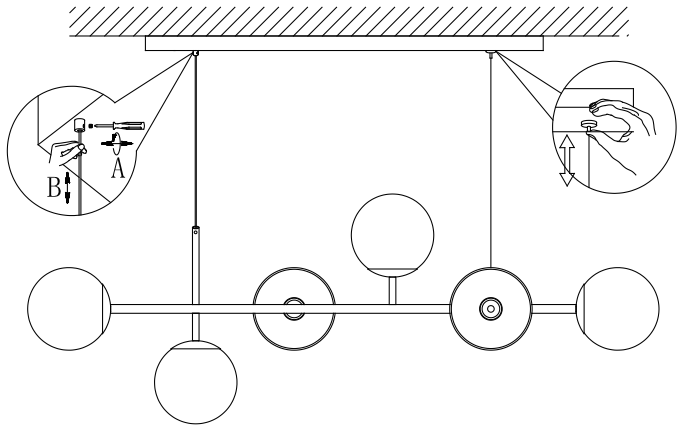

3

when adjusting the length of the wire, please note to press the button at the canopy in order not to damage the wire

4

Designed by 365 North
Bolia.com
new scandinavian design

ORB CHANDELIER PENDANT

If the external flexible cable or cord of this luminaire is damaged, it shall be exclusively replaced by the manufacturer or his service agent or a similar qualified person in order to avoid a hazard.