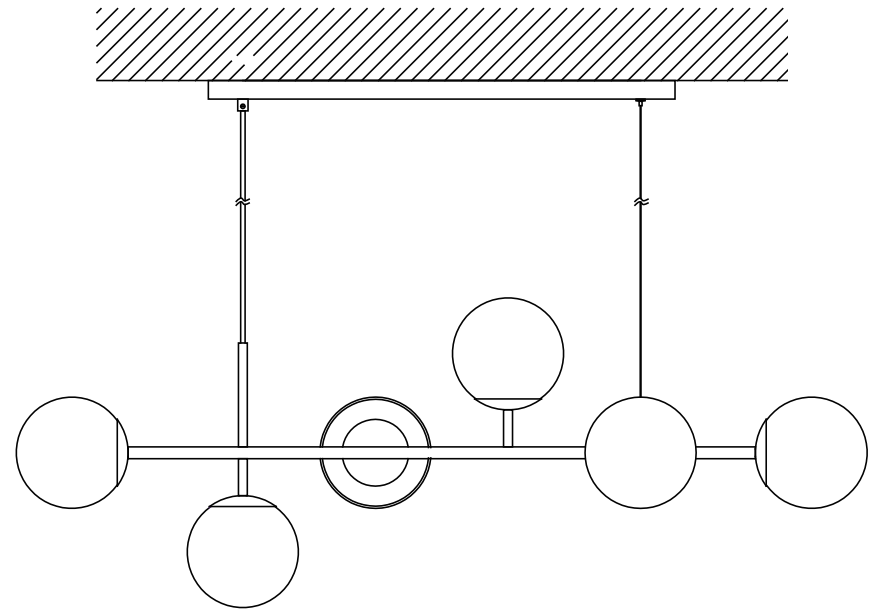

3

when adjusting the length of the wire, please note to press the button at the canopy in order not to damage the wire

4

Designed by 365 North
Bolia.com
new scandinavian design

ORB CHANDELIER PENDANT

If the external flexible cable or cord of this luminaire is damaged, it shall be exclusively replaced by the manufacturer or his service agent or a similar qualified person in order to avoid a hazard.

Designed by 365 North
Bolia.com
new scandinavian design

1

Designed by 365° North
Bolia.com
new scandinavian design

2

Designed by 365° North
Bolia.com
new scandinavian design