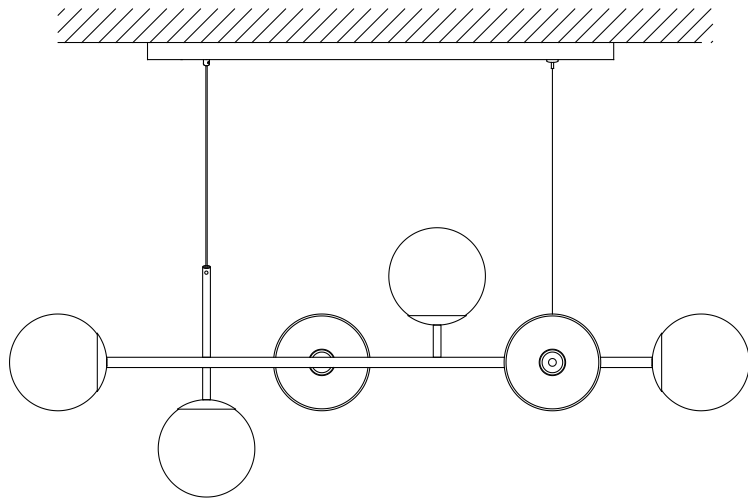

3

when adjusting the length of the wire, please note to press the button at the canopy in order not to damage the wire

4

Designed by 365 North
Bolia.com
new scandinavian design

ORB CHANDELIER PENDANT

If the external flexible cable or cord of this luminaire is damaged, it shall be exclusively replaced by the manufacturer or his service agent or a similar qualified person in order to avoid a hazard.

Designed by 365 North
Bolia.com
new scandinavian design

1

Designed by 365° North
Bolia.com
new scandinavian design

2

Designed by 365° North
Bolia.com
new scandinavian design