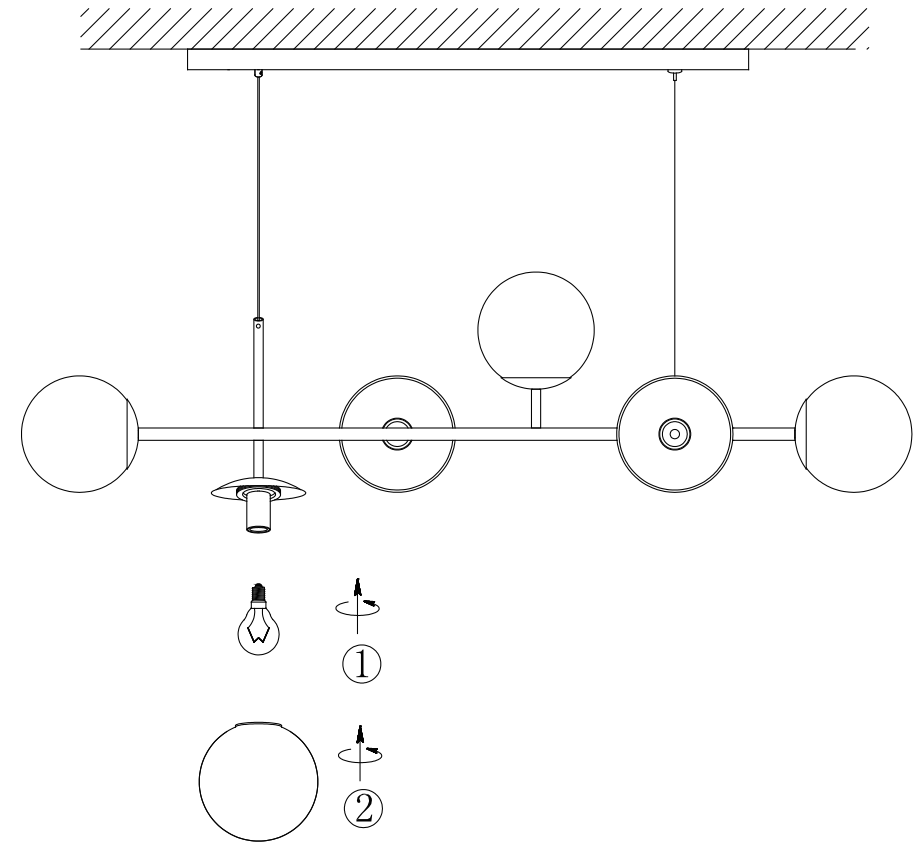

Designed by 365° North
Bolia.com
new scandinavian design