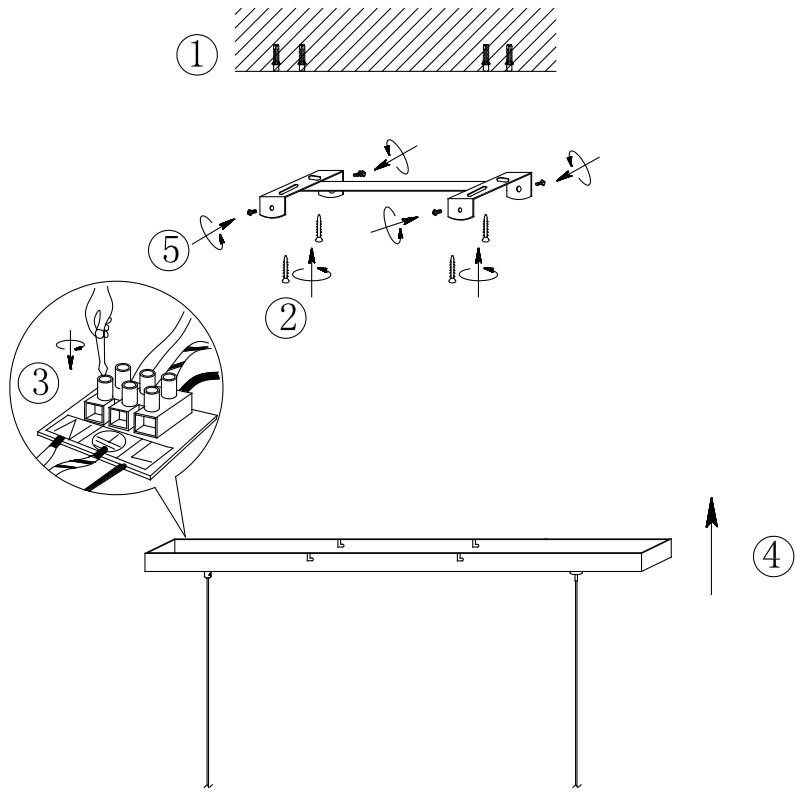

1

Designed by 365° North
Bolia.com
new scandinavian design

2