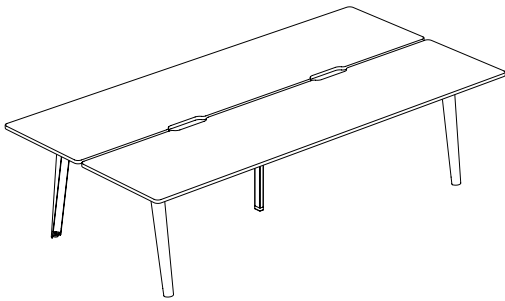

# MEETING TABLE

							Legs
Table top		•	•	•	•	•	
		•	•	•	•	•	
		•	•	•	•	•	

Meeting table (top access)  
160x95 cm

Meeting table (top access)  
190x95 cm

Meeting table (top access)  
220x95 cm

# BENCH

							Legs
Table top							
		•	•	•	•	•	
		•	•	•	•	•	

Bench 2 people (top access)  
130x140 cm

Bench 2 people - confort (top access)  
150x140 cm

Bench 4 people (top access)  
240x140 cm

# BENCH

						Legs
Table top						

Bench 4 people - confort (top access)  
280x140 cm

Bench 6 people (top access)  
320x140 cm

TOP ACCESS BENCH

TOP ACCESS MEETING TABLE

CABLE TRAY

STANDARD LEG