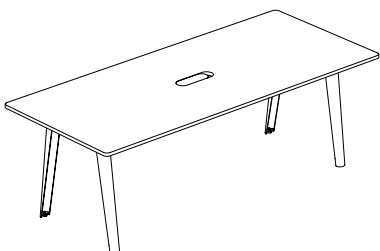

# INDIVIDUAL DESK

							Legs
Table top		•	•	•	•	•	
		•	•	•	•	•	
		•	•	•	•	•	

Individual desk  
130x70 cm

Individual desk  
150x70 cm

# DINING TABLE

							Legs
Table top		•	•	•	•	•	
		•	•	•	•	•	
		•	•	•	•	•	

Dining table 4 people  
D110 cm

Dining table 4 people  
160x95 cm

Dining table 6 people  
190x95 cm

Dining table 8 people  
220x95 cm

# MEETING TABLE

							Legs
Table top		•	•	•	•	•	
		•	•	•	•	•	
		•	•	•	•	•	

Meeting table (top access)  
160x95 cm

Meeting table (top access)  
190x95 cm

Meeting table (top access)  
220x95 cm

# BENCH

							Legs
Table top							
		•	•	•	•	•	
		•	•	•	•	•	

Bench 2 people (top access)  
130x140 cm

Bench 2 people - confort (top access)  
150x140 cm

Bench 4 people (top access)  
240x140 cm