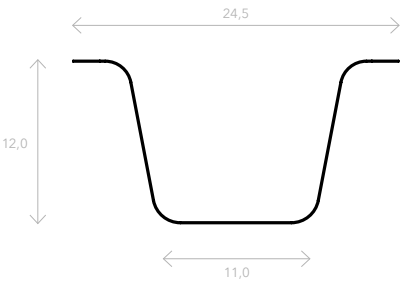

# BENCH

						Legs
Table top						

Bench 4 people - confort (top access)  
280x140 cm

Bench 6 people (top access)  
320x140 cm

TOP ACCESS BENCH

TOP ACCESS MEETING TABLE

CABLE TRAY

STANDARD LEG