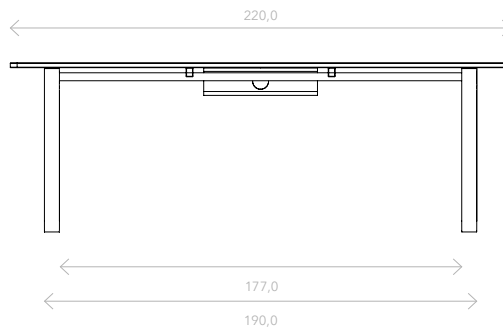

# INDIVIDUAL DESK

							Legs
Table top		•	•	•	•	•	
		•	•	•	•	•	
		•	•	•	•	•	

Individual desk  
130x70 cm

Individual desk  
150x70 cm

# DINING TABLE

							Legs
Table top		•	•	•	•	•	
		•	•	•	•	•	
		•	•	•	•	•	

Dining table 4 people  
D110 cm

Dining table 4 people  
160x95 cm

Dining table 6 people  
190x95 cm

Dining table 8 people  
220x95 cm

# MEETING TABLE

							Legs
Table top		•	•	•	•	•	
		•	•	•	•	•	
		•	•	•	•	•	

Meeting table (top access)  
160x95 cm

Meeting table (top access)  
190x95 cm

Meeting table (top access)  
220x95 cm

# BENCH

							Legs
Table top							
		•	•	•	•	•	
		•	•	•	•	•	

Bench 2 people (top access)  
130x140 cm

Bench 2 people - confort (top access)  
150x140 cm

Bench 4 people (top access)  
240x140 cm