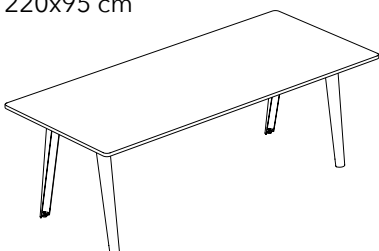

# INDIVIDUAL DESK

							Legs
Table top		•	•	•	•	•	
		•	•	•	•	•	
		•	•	•	•	•	

Individual desk  
130x70 cm

Individual desk  
150x70 cm

# DINING TABLE

							Legs
Table top		•	•	•	•	•	
		•	•	•	•	•	
		•	•	•	•	•	

Dining table 4 people  
D110 cm

Dining table 4 people  
160x95 cm

Dining table 6 people  
190x95 cm

Dining table 8 people  
220x95 cm

# MEETING TABLE

							Legs
Table top		•	•	•	•	•	
		•	•	•	•	•	
		•	•	•	•	•	

Meeting table (top access)  
160x95 cm

Meeting table (top access)  
190x95 cm

Meeting table (top access)  
220x95 cm

# BENCH

							Legs
Table top							
		•	•	•	•	•	
		•	•	•	•	•	

Bench 2 people (top access)  
130x140 cm

Bench 2 people - confort (top access)  
150x140 cm

Bench 4 people (top access)  
240x140 cm