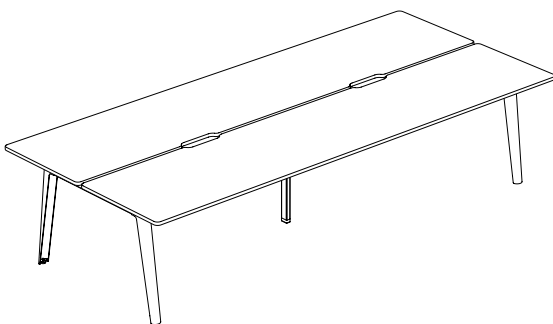

# MEETING TABLE

							Legs
Table top		•	•	•	•	•	
		•	•	•	•	•	
		•	•	•	•	•	

Meeting table (top access)  
160x95 cm

Meeting table (top access)  
190x95 cm

Meeting table (top access)  
220x95 cm

# BENCH

							Legs
Table top							
		•	•	•	•	•	
		•	•	•	•	•	

Bench 2 people (top access)  
130x140 cm

Bench 2 people - confort (top access)  
150x140 cm

Bench 4 people (top access)  
240x140 cm

# BENCH

						Legs
Table top						

Bench 4 people - confort (top access)  
280x140 cm

Bench 6 people (top access)  
320x140 cm

TOP ACCESS BENCH

TOP ACCESS MEETING TABLE

CABLE TRAY

STANDARD LEG