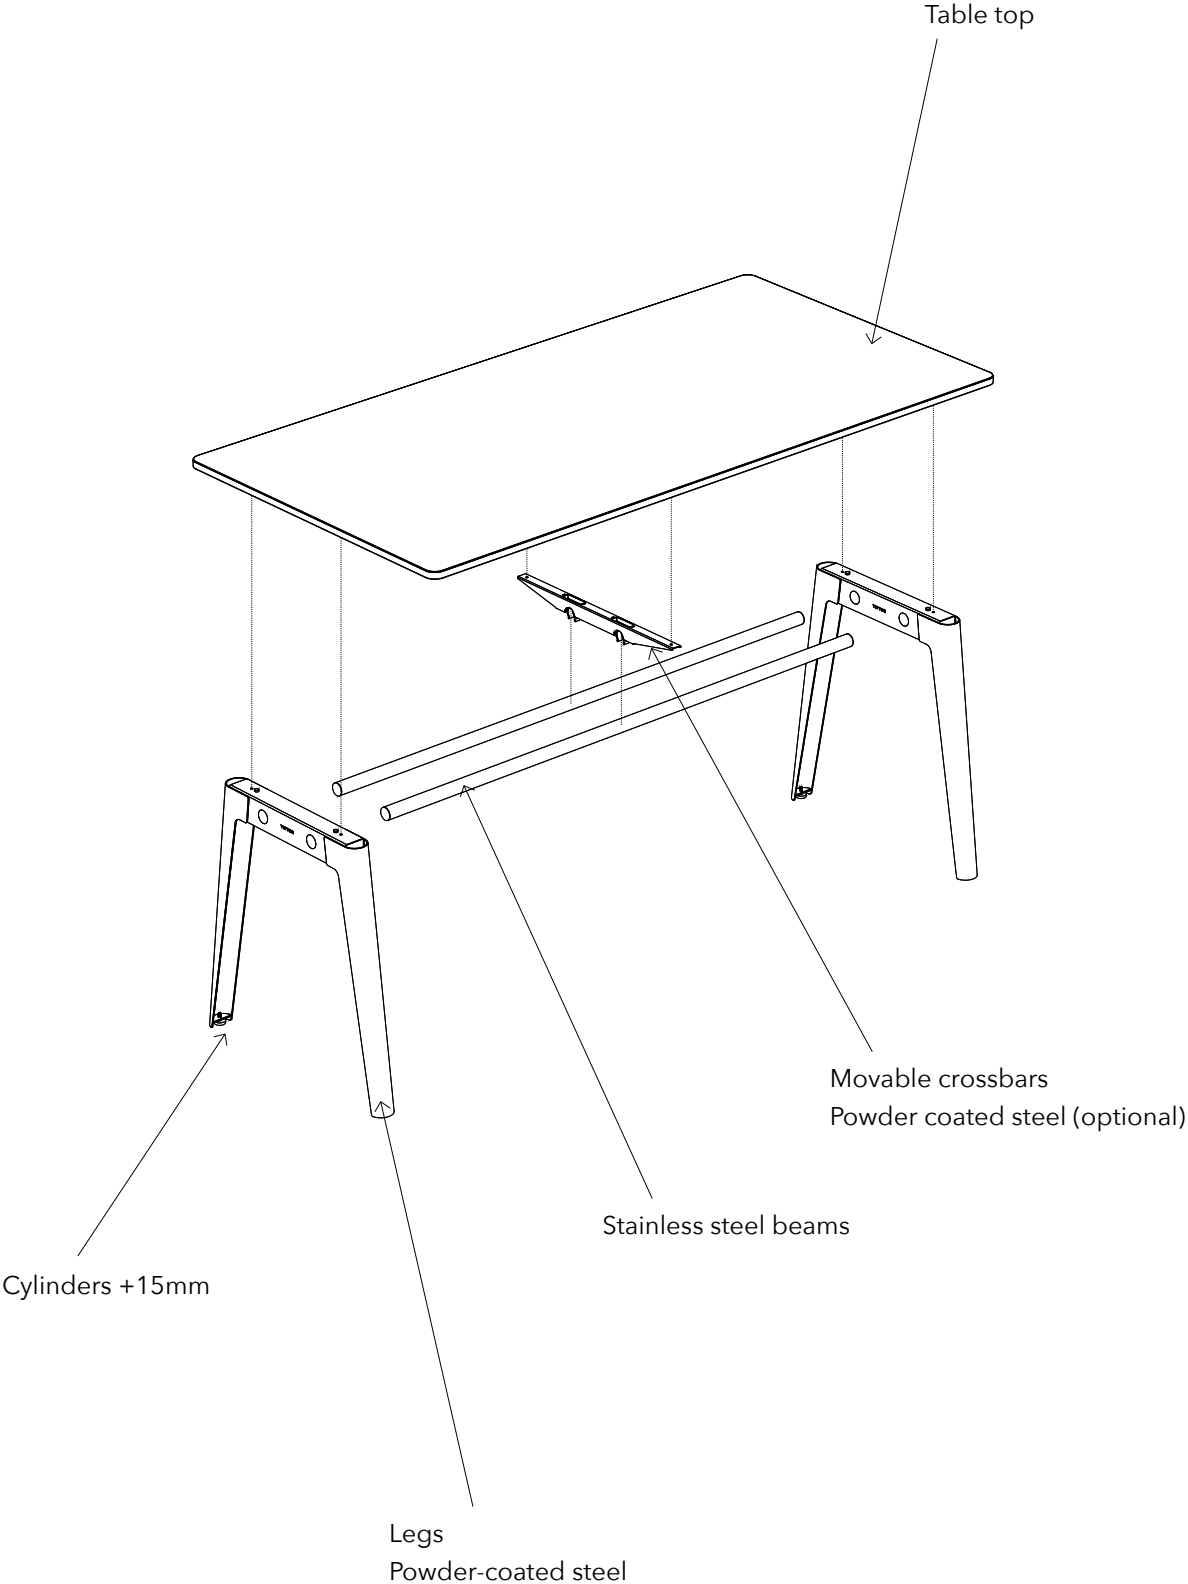

NEW MODERN STANDARD