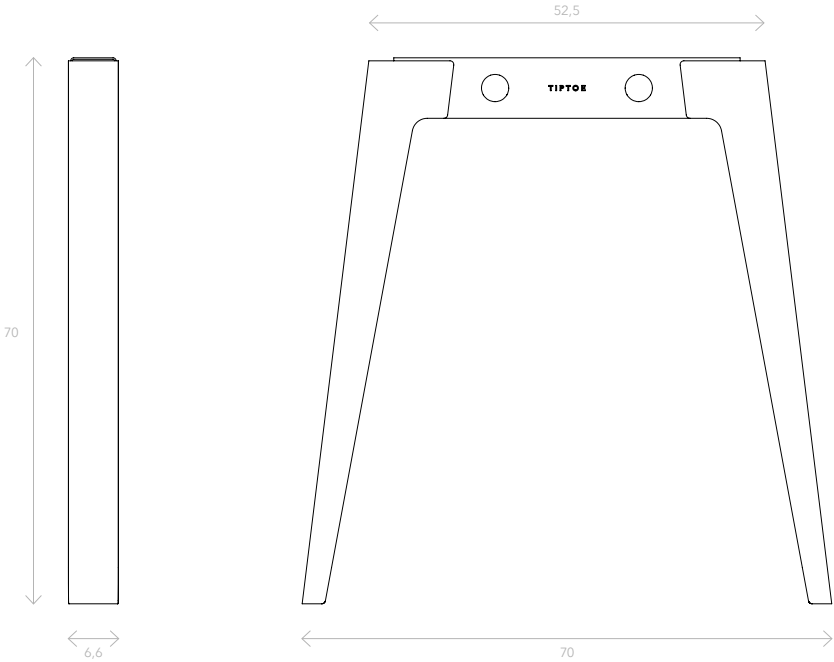

# MEETING TABLE

							Legs
Table top		•	•	•	•	•	
		•	•	•	•	•	
		•	•	•	•	•	

Meeting table (top access)  
160x95 cm

Meeting table (top access)  
190x95 cm

Meeting table (top access)  
220x95 cm

# BENCH

							Legs
Table top							
		•	•	•	•	•	
		•	•	•	•	•	

Bench 2 people (top access)  
130x140 cm

Bench 2 people - confort (top access)  
150x140 cm

Bench 4 people (top access)  
240x140 cm

# BENCH

						Legs
Table top						

Bench 4 people - confort (top access)  
280x140 cm

Bench 6 people (top access)  
320x140 cm

TOP ACCESS BENCH

TOP ACCESS MEETING TABLE

CABLE TRAY

STANDARD LEG