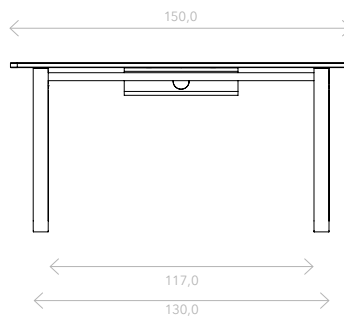

# INDIVIDUAL DESK

							Legs
Table top		•	•	•	•	•	
		•	•	•	•	•	
		•	•	•	•	•	

Individual desk  
130x70 cm

Individual desk  
150x70 cm

# DINING TABLE

							Legs
Table top		•	•	•	•	•	
		•	•	•	•	•	
		•	•	•	•	•	

Dining table 4 people  
D110 cm

Dining table 4 people  
160x95 cm

Dining table 6 people  
190x95 cm

Dining table 8 people  
220x95 cm

# MEETING TABLE

							Legs
Table top		•	•	•	•	•	
		•	•	•	•	•	
		•	•	•	•	•	

Meeting table (top access)  
160x95 cm

Meeting table (top access)  
190x95 cm

Meeting table (top access)  
220x95 cm

# BENCH

							Legs
Table top							
		•	•	•	•	•	
		•	•	•	•	•	

Bench 2 people (top access)  
130x140 cm

Bench 2 people - confort (top access)  
150x140 cm

Bench 4 people (top access)  
240x140 cm