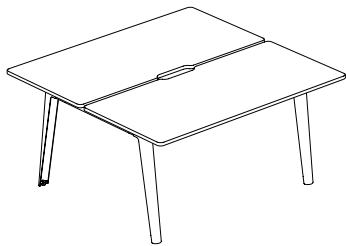

# INDIVIDUAL DESK

							Legs
Table top		•	•	•	•	•	
		•	•	•	•	•	
		•	•	•	•	•	

Individual desk  
130x70 cm

Individual desk  
150x70 cm

# DINING TABLE

							Legs
Table top		•	•	•	•	•	
		•	•	•	•	•	
		•	•	•	•	•	

Dining table 4 people  
D110 cm

Dining table 4 people  
160x95 cm

Dining table 6 people  
190x95 cm

Dining table 8 people  
220x95 cm

# MEETING TABLE

							Legs
Table top		•	•	•	•	•	
		•	•	•	•	•	
		•	•	•	•	•	

Meeting table (top access)  
160x95 cm

Meeting table (top access)  
190x95 cm

Meeting table (top access)  
220x95 cm

# BENCH

							Legs
Table top							
		•	•	•	•	•	
		•	•	•	•	•	

Bench 2 people (top access)  
130x140 cm

Bench 2 people - confort (top access)  
150x140 cm

Bench 4 people (top access)  
240x140 cm