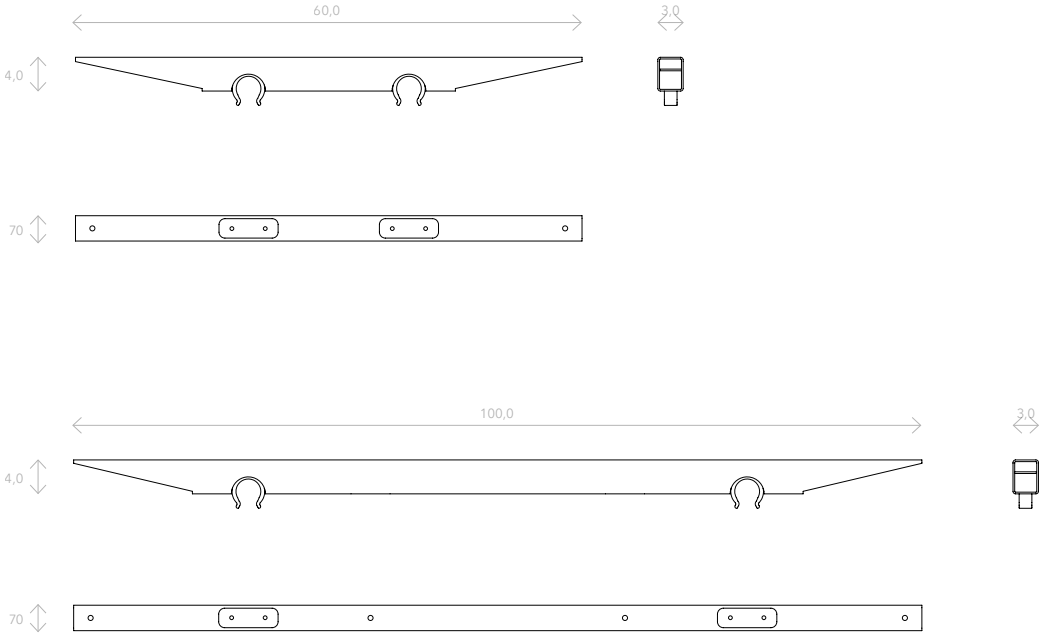

MOBILE CROSSBAR STANDARD / LARGE