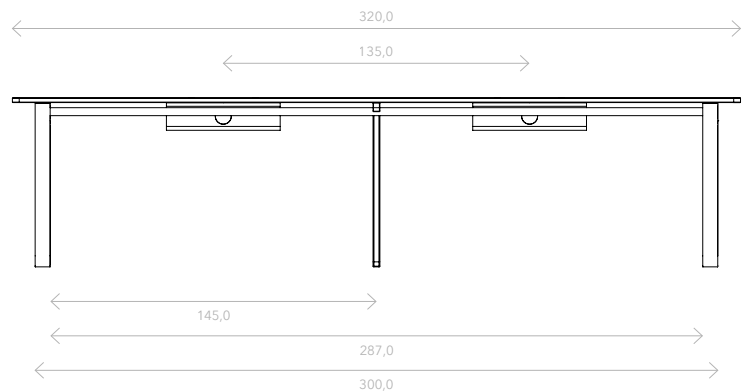

# MEETING TABLE

							Legs
Table top		•	•	•	•	•	
		•	•	•	•	•	
		•	•	•	•	•	

Meeting table (top access)  
160x95 cm

Meeting table (top access)  
190x95 cm

Meeting table (top access)  
220x95 cm

# BENCH

							Legs
Table top							
		•	•	•	•	•	
		•	•	•	•	•	

Bench 2 people (top access)  
130x140 cm

Bench 2 people - confort (top access)  
150x140 cm

Bench 4 people (top access)  
240x140 cm

# BENCH

						Legs
Table top						

Bench 4 people - confort (top access)  
280x140 cm

Bench 6 people (top access)  
320x140 cm

TOP ACCESS BENCH

TOP ACCESS MEETING TABLE

CABLE TRAY

STANDARD LEG