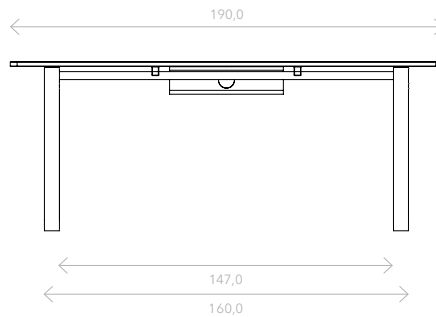

# INDIVIDUAL DESK

							Legs
Table top		•	•	•	•	•	
		•	•	•	•	•	
		•	•	•	•	•	

Individual desk  
130x70 cm

Individual desk  
150x70 cm

# DINING TABLE

							Legs
Table top		•	•	•	•	•	
		•	•	•	•	•	
		•	•	•	•	•	

Dining table 4 people  
D110 cm

Dining table 4 people  
160x95 cm

Dining table 6 people  
190x95 cm

Dining table 8 people  
220x95 cm

# MEETING TABLE

							Legs
Table top		•	•	•	•	•	
		•	•	•	•	•	
		•	•	•	•	•	

Meeting table (top access)  
160x95 cm

Meeting table (top access)  
190x95 cm

Meeting table (top access)  
220x95 cm

# BENCH

							Legs
Table top							
		•	•	•	•	•	
		•	•	•	•	•	

Bench 2 people (top access)  
130x140 cm

Bench 2 people - confort (top access)  
150x140 cm

Bench 4 people (top access)  
240x140 cm