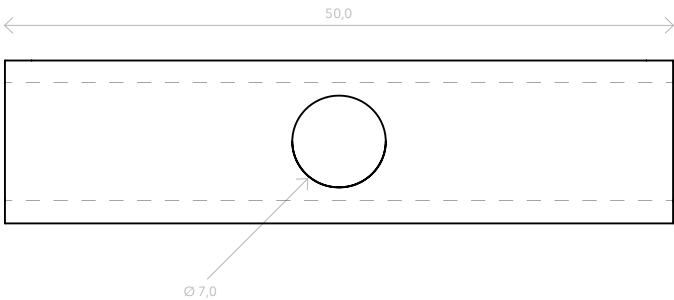

# MEETING TABLE

							Legs
Table top		•	•	•	•	•	
		•	•	•	•	•	
		•	•	•	•	•	

Meeting table (top access)  
160x95 cm

Meeting table (top access)  
190x95 cm

Meeting table (top access)  
220x95 cm

# BENCH

							Legs
Table top							
		•	•	•	•	•	
		•	•	•	•	•	

Bench 2 people (top access)  
130x140 cm

Bench 2 people - confort (top access)  
150x140 cm

Bench 4 people (top access)  
240x140 cm

# BENCH

						Legs
Table top						

Bench 4 people - confort (top access)  
280x140 cm

Bench 6 people (top access)  
320x140 cm

TOP ACCESS BENCH

TOP ACCESS MEETING TABLE

CABLE TRAY

STANDARD LEG