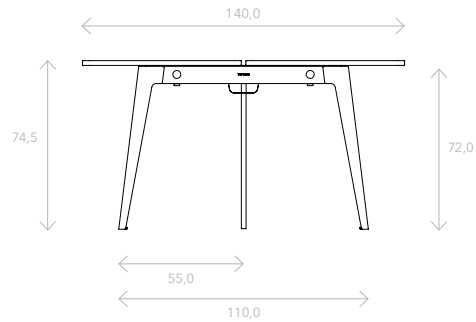

# MEETING TABLE

							Legs
Table top		•	•	•	•	•	
		•	•	•	•	•	
		•	•	•	•	•	

Meeting table (top access)  
160x95 cm

Meeting table (top access)  
190x95 cm

Meeting table (top access)  
220x95 cm

# BENCH

							Legs
Table top							
		•	•	•	•	•	
		•	•	•	•	•	

Bench 2 people (top access)  
130x140 cm

Bench 2 people - confort (top access)  
150x140 cm

Bench 4 people (top access)  
240x140 cm

# BENCH

						Legs
Table top						

Bench 4 people - confort (top access)  
280x140 cm

Bench 6 people (top access)  
320x140 cm

TOP ACCESS BENCH

TOP ACCESS MEETING TABLE

CABLE TRAY

STANDARD LEG