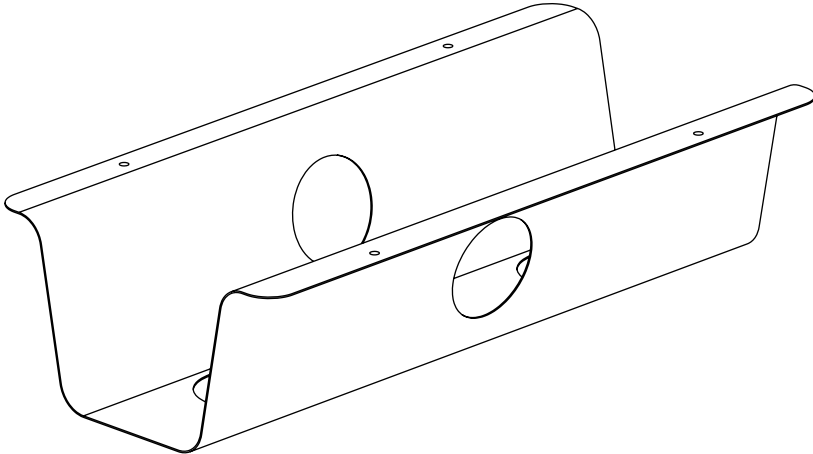

# BENCH

							Legs
Table top							
		•	•	•	•	•	
		•	•	•	•	•	

Bench 2 people (top access)  
130x140 cm

Bench 2 people - confort (top access)  
150x140 cm

Bench 4 people (top access)  
240x140 cm

# BENCH

						Legs
Table top						

Bench 4 people - confort (top access)  
280x140 cm

Bench 6 people (top access)  
320x140 cm

TOP ACCESS BENCH

TOP ACCESS MEETING TABLE

CABLE TRAY

STANDARD LEG