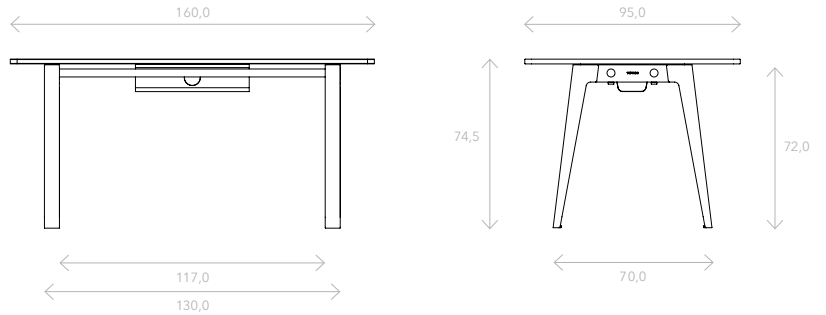

# INDIVIDUAL DESK

							Legs
Table top		•	•	•	•	•	
		•	•	•	•	•	
		•	•	•	•	•	

Individual desk  
130x70 cm

Individual desk  
150x70 cm

# DINING TABLE

							Legs
Table top		•	•	•	•	•	
		•	•	•	•	•	
		•	•	•	•	•	

Dining table 4 people  
D110 cm

Dining table 4 people  
160x95 cm

Dining table 6 people  
190x95 cm

Dining table 8 people  
220x95 cm

# MEETING TABLE

							Legs
Table top		•	•	•	•	•	
		•	•	•	•	•	
		•	•	•	•	•	

Meeting table (top access)  
160x95 cm

Meeting table (top access)  
190x95 cm

Meeting table (top access)  
220x95 cm

# BENCH

							Legs
Table top							
		•	•	•	•	•	
		•	•	•	•	•	

Bench 2 people (top access)  
130x140 cm

Bench 2 people - confort (top access)  
150x140 cm

Bench 4 people (top access)  
240x140 cm