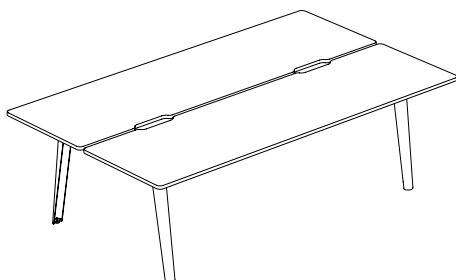

# MEETING TABLE

							Legs
Table top		•	•	•	•	•	
		•	•	•	•	•	
		•	•	•	•	•	

Meeting table (top access)  
160x95 cm

Meeting table (top access)  
190x95 cm

Meeting table (top access)  
220x95 cm

# BENCH

							Legs
Table top							
		•	•	•	•	•	
		•	•	•	•	•	

Bench 2 people (top access)  
130x140 cm

Bench 2 people - confort (top access)  
150x140 cm

Bench 4 people (top access)  
240x140 cm

# BENCH

						Legs
Table top						

Bench 4 people - confort (top access)  
280x140 cm

Bench 6 people (top access)  
320x140 cm

TOP ACCESS BENCH

TOP ACCESS MEETING TABLE

CABLE TRAY

STANDARD LEG