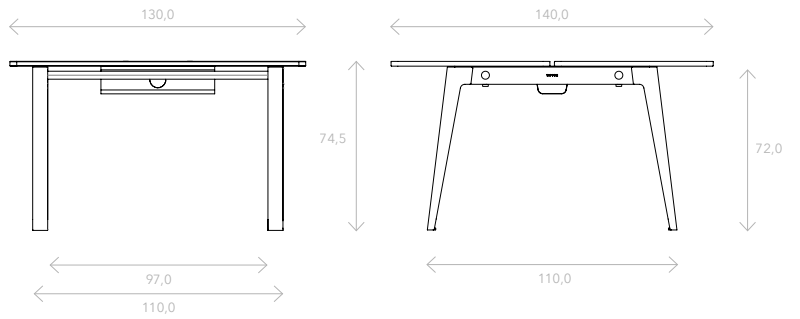

# INDIVIDUAL DESK

							Legs
Table top		•	•	•	•	•	
		•	•	•	•	•	
		•	•	•	•	•	

Individual desk  
130x70 cm

Individual desk  
150x70 cm

# DINING TABLE

							Legs
Table top		•	•	•	•	•	
		•	•	•	•	•	
		•	•	•	•	•	

Dining table 4 people  
D110 cm

Dining table 4 people  
160x95 cm

Dining table 6 people  
190x95 cm

Dining table 8 people  
220x95 cm

# MEETING TABLE

							Legs
Table top		•	•	•	•	•	
		•	•	•	•	•	
		•	•	•	•	•	

Meeting table (top access)  
160x95 cm

Meeting table (top access)  
190x95 cm

Meeting table (top access)  
220x95 cm

# BENCH

							Legs
Table top							
		•	•	•	•	•	
		•	•	•	•	•	

Bench 2 people (top access)  
130x140 cm

Bench 2 people - confort (top access)  
150x140 cm

Bench 4 people (top access)  
240x140 cm