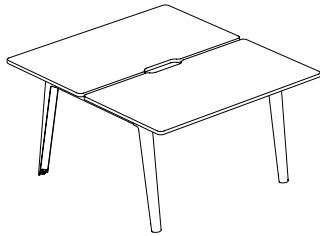

# INDIVIDUAL DESK

							Legs
Table top		•	•	•	•	•	
		•	•	•	•	•	
		•	•	•	•	•	

Individual desk  
130x70 cm

Individual desk  
150x70 cm

# DINING TABLE

							Legs
Table top		•	•	•	•	•	
		•	•	•	•	•	
		•	•	•	•	•	

Dining table 4 people  
D110 cm

Dining table 4 people  
160x95 cm

Dining table 6 people  
190x95 cm

Dining table 8 people  
220x95 cm

# MEETING TABLE

							Legs
Table top		•	•	•	•	•	
		•	•	•	•	•	
		•	•	•	•	•	

Meeting table (top access)  
160x95 cm

Meeting table (top access)  
190x95 cm

Meeting table (top access)  
220x95 cm

# BENCH

							Legs
Table top							
		•	•	•	•	•	
		•	•	•	•	•	

Bench 2 people (top access)  
130x140 cm

Bench 2 people - confort (top access)  
150x140 cm

Bench 4 people (top access)  
240x140 cm