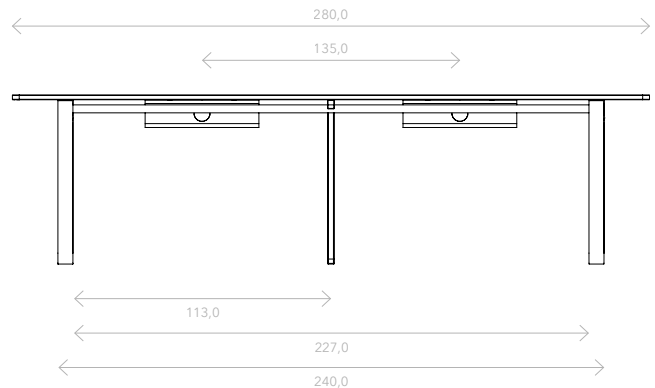

# MEETING TABLE

							Legs
Table top		•	•	•	•	•	
		•	•	•	•	•	
		•	•	•	•	•	

Meeting table (top access)  
160x95 cm

Meeting table (top access)  
190x95 cm

Meeting table (top access)  
220x95 cm

# BENCH

							Legs
Table top							
		•	•	•	•	•	
		•	•	•	•	•	

Bench 2 people (top access)  
130x140 cm

Bench 2 people - confort (top access)  
150x140 cm

Bench 4 people (top access)  
240x140 cm

# BENCH

						Legs
Table top						

Bench 4 people - confort (top access)  
280x140 cm

Bench 6 people (top access)  
320x140 cm

TOP ACCESS BENCH

TOP ACCESS MEETING TABLE

CABLE TRAY

STANDARD LEG