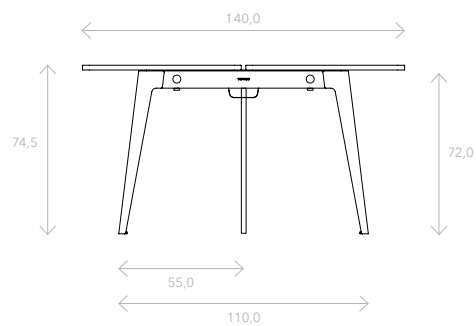

# MEETING TABLE

							Legs
Table top		•	•	•	•	•	
		•	•	•	•	•	
		•	•	•	•	•	

Meeting table (top access)  
160x95 cm

Meeting table (top access)  
190x95 cm

Meeting table (top access)  
220x95 cm

# BENCH

							Legs
Table top							
		•	•	•	•	•	
		•	•	•	•	•	

Bench 2 people (top access)  
130x140 cm

Bench 2 people - confort (top access)  
150x140 cm

Bench 4 people (top access)  
240x140 cm

# BENCH

						Legs
Table top						

Bench 4 people - confort (top access)  
280x140 cm

Bench 6 people (top access)  
320x140 cm

TOP ACCESS BENCH

TOP ACCESS MEETING TABLE

CABLE TRAY

STANDARD LEG