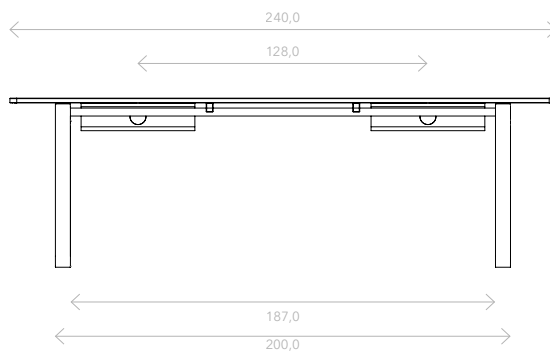

# MEETING TABLE

							Legs
Table top		•	•	•	•	•	
		•	•	•	•	•	
		•	•	•	•	•	

Meeting table (top access)  
160x95 cm

Meeting table (top access)  
190x95 cm

Meeting table (top access)  
220x95 cm

# BENCH

							Legs
Table top							
		•	•	•	•	•	
		•	•	•	•	•	

Bench 2 people (top access)  
130x140 cm

Bench 2 people - confort (top access)  
150x140 cm

Bench 4 people (top access)  
240x140 cm

# BENCH

						Legs
Table top						

Bench 4 people - confort (top access)  
280x140 cm

Bench 6 people (top access)  
320x140 cm

TOP ACCESS BENCH

TOP ACCESS MEETING TABLE

CABLE TRAY

STANDARD LEG