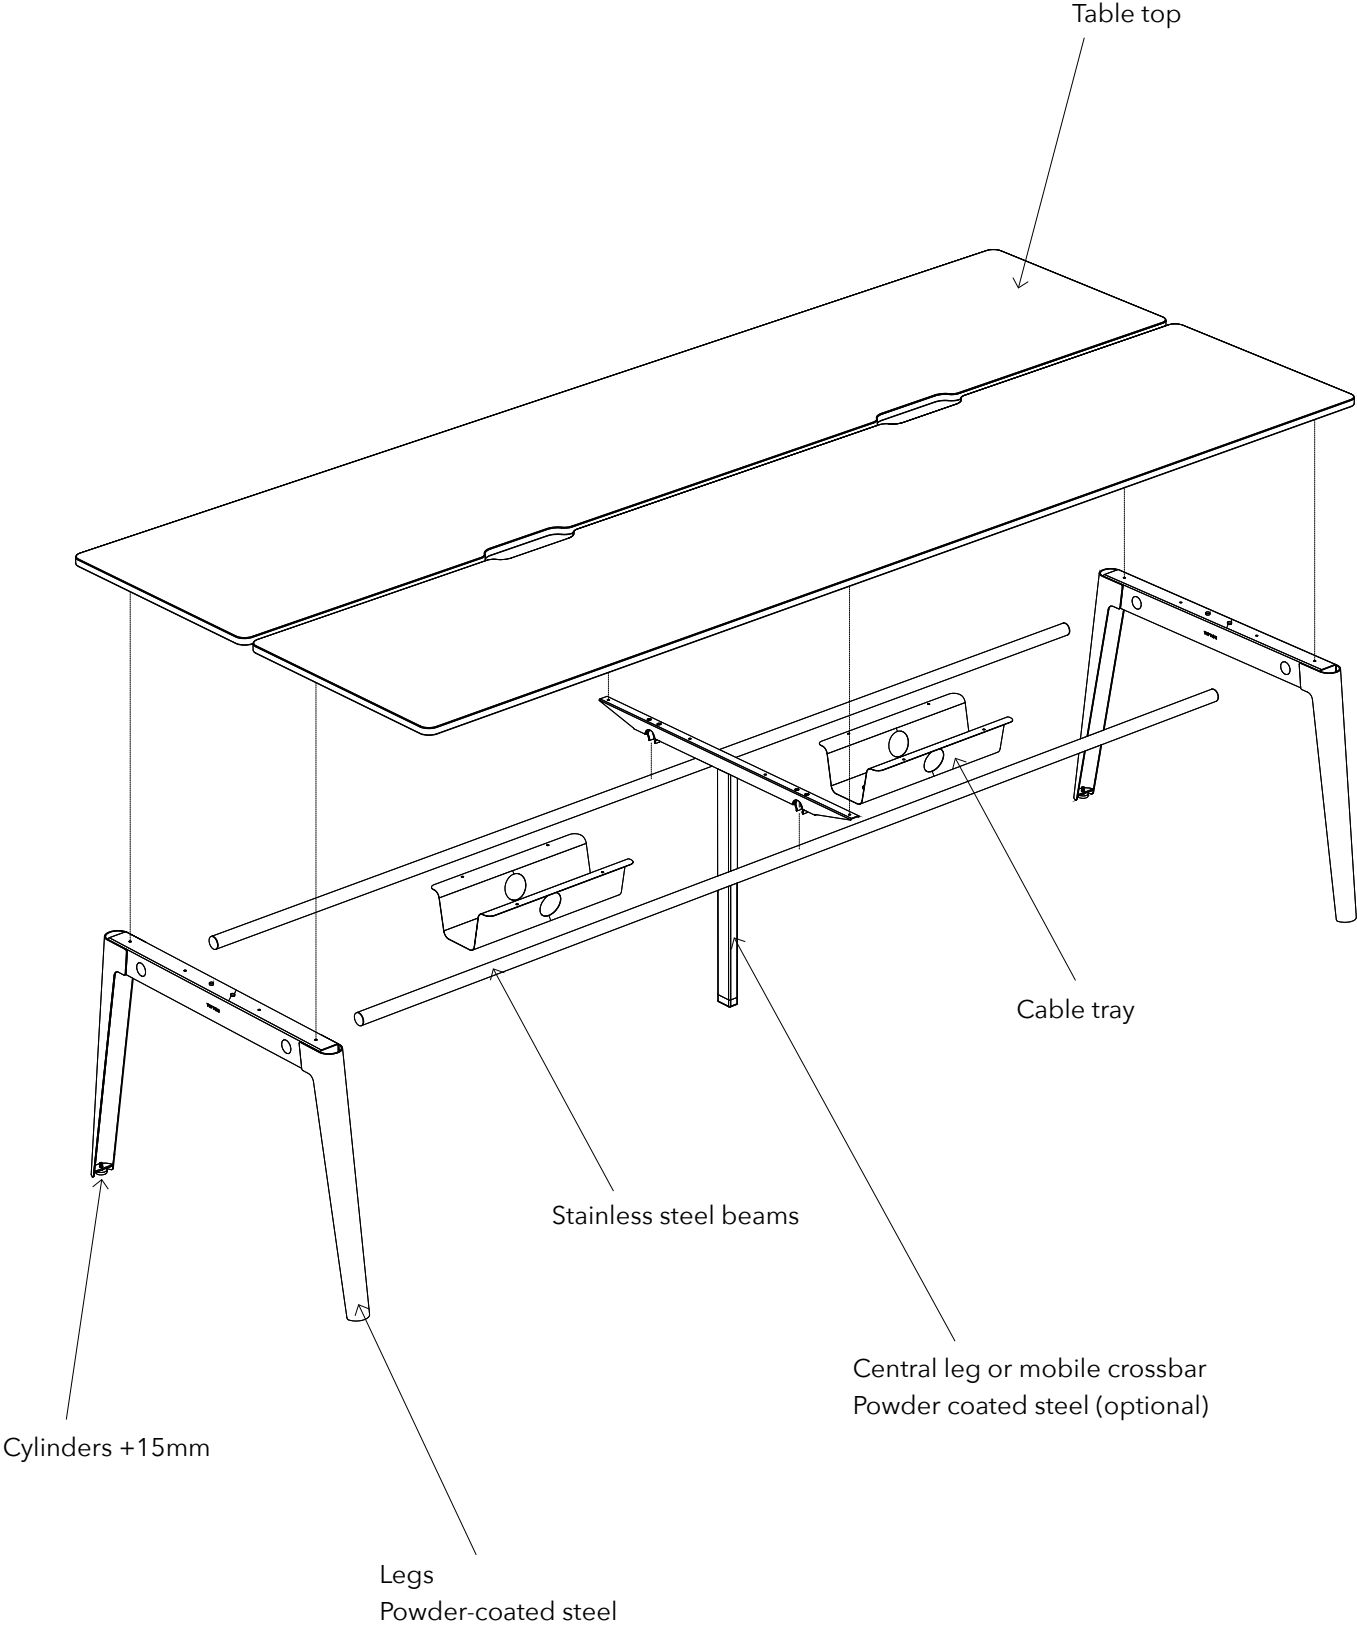

## NEW MODERN TABLE SYSTEM - 2020

---

The NEW MODERN table system enhances the classic TIPTOE range and its table legs by offering larger formats (up to 220cm), new uses (the round table) and by allowing the use of recycled plastic tops (whose thinner thickness and relative flexibility are not compatible with the 75cm TIPTOE table leg).

NEW MODERN dining tables in eco-certified oak NEW MODERN dining tables are available in 3 sizes to accommodate all your guests thanks to their generous dimensions. The oak of our table tops comes from sustainably managed European forests and is certified with the PEFC or FSC label. The tabletop has a solid fir core veneered with natural oak and protected by a water-based varnish.

NEW MODERN dining tables in recycled plastic NEW MODERN dining tables are available in 3 sizes to accommodate all your guests thanks to their generous dimensions. The NEW MODERN dining table top is made of recycled plastic, made from the waste of hundreds of yoghurt pots, making it a unique material. Each table top has a different colour and shine and gives this collection its charm.

# DINING TABLE

							Legs
Table top		•	•	•	•	•	
		•	•	•	•	•	
		•	•	•	•	•	

Dining table 4 people  
D110 cm

Dining table 4 people  
160x95 cm

Dining table 6 people  
190x95 cm

Dining table 8 people  
220x95 cm