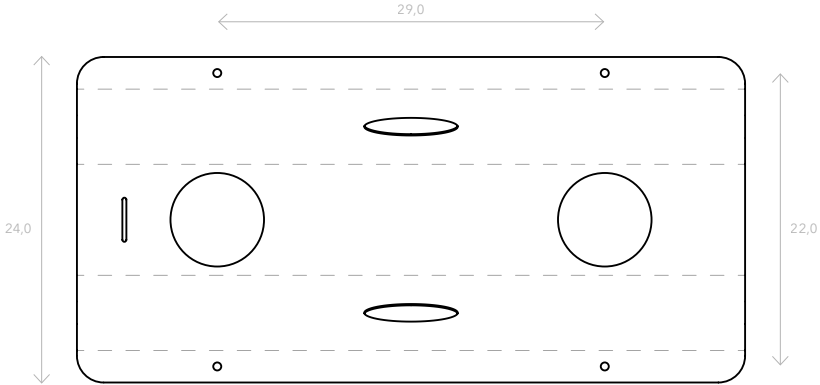

# MEETING TABLE

							Legs
Table top		•	•	•	•	•	
		•	•	•	•	•	
		•	•	•	•	•	

Meeting table (top access)  
160x95 cm

Meeting table (top access)  
190x95 cm

Meeting table (top access)  
220x95 cm

# BENCH

							Legs
Table top							
		•	•	•	•	•	
		•	•	•	•	•	

Bench 2 people (top access)  
130x140 cm

Bench 2 people - confort (top access)  
150x140 cm

Bench 4 people (top access)  
240x140 cm

# BENCH

						Legs
Table top						

Bench 4 people - confort (top access)  
280x140 cm

Bench 6 people (top access)  
320x140 cm

TOP ACCESS BENCH

TOP ACCESS MEETING TABLE

CABLE TRAY

STANDARD LEG