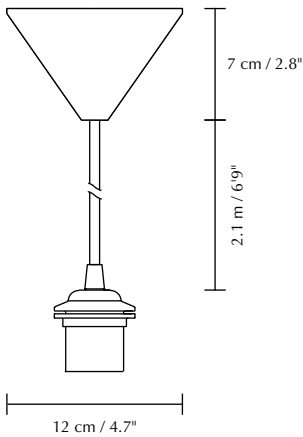

CORD SET

Designed by UIMAGE Design Team

DIMENSIONS
Ø: 12 cm / 4.7"
H: 7 cm / 2.8"

MARKINGS, TESTS & CERTIFICATIONS
CE, UKCA (for indoor use), IP2X

MATERIAL
2.1 m / 6'9" textile cord

WEIGHT
200 g / 0.4 lb

WEIGHT INCL. PACKAGING
250 g / 0.6 lb

LIGHT SOURCE
E27 - max 15W LED (not included)
Max load capacity of 2.1 kg / 4.6 lb are allowed

MEDIA KIT
Photos and press material
Download at umage.presscloud.com

ORDERING INFORMATION
Cord Set white #4005
Cord Set black #4006

CREATE YOUR OWN LIGHTING SOLUTION

This modern and minimal cord set consists of 2.1 meters of textile cord, a canopy and an E27 socket. Available in a black or white finish, add our Idea LED bulb and UIMAGE lampshade to create your own unique lighting solution that compliments your home.