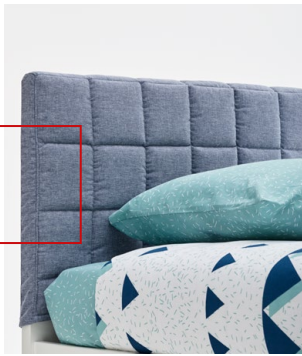

EDGAR

03 - ACCESSORI TESTIERA / Headboard accessories / Accessoires tête / Accesorios para cabecero

Cuffia Quadri
Quadri cover