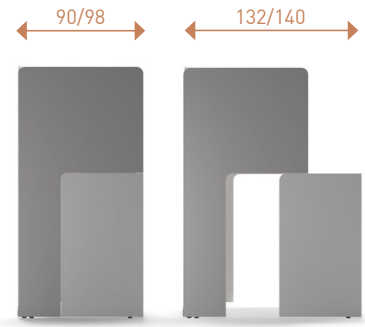

Luna bunk bed is available both in fixed and sliding version. It is characterised by reduced sizes: if closed, its width is 90 or 98 cm; if opened, its width is 132 or 140 cm. In a so small space you can place any additional elements.

CONFIGURAZIONI / Configurations

LUNA SCORREVOLE 1 / COMPY 1

LUNA SCORREVOLE 1 / COMPY 2

LUNA SCORREVOLE 1 / SCRITTOIO

LUNA 213 cm

LUNA SCORREVOLE 1 / Sliding Luna 1

LUNA SCORREVOLE 2 CON SCRITTOIO / Sliding Roy 2 with desk